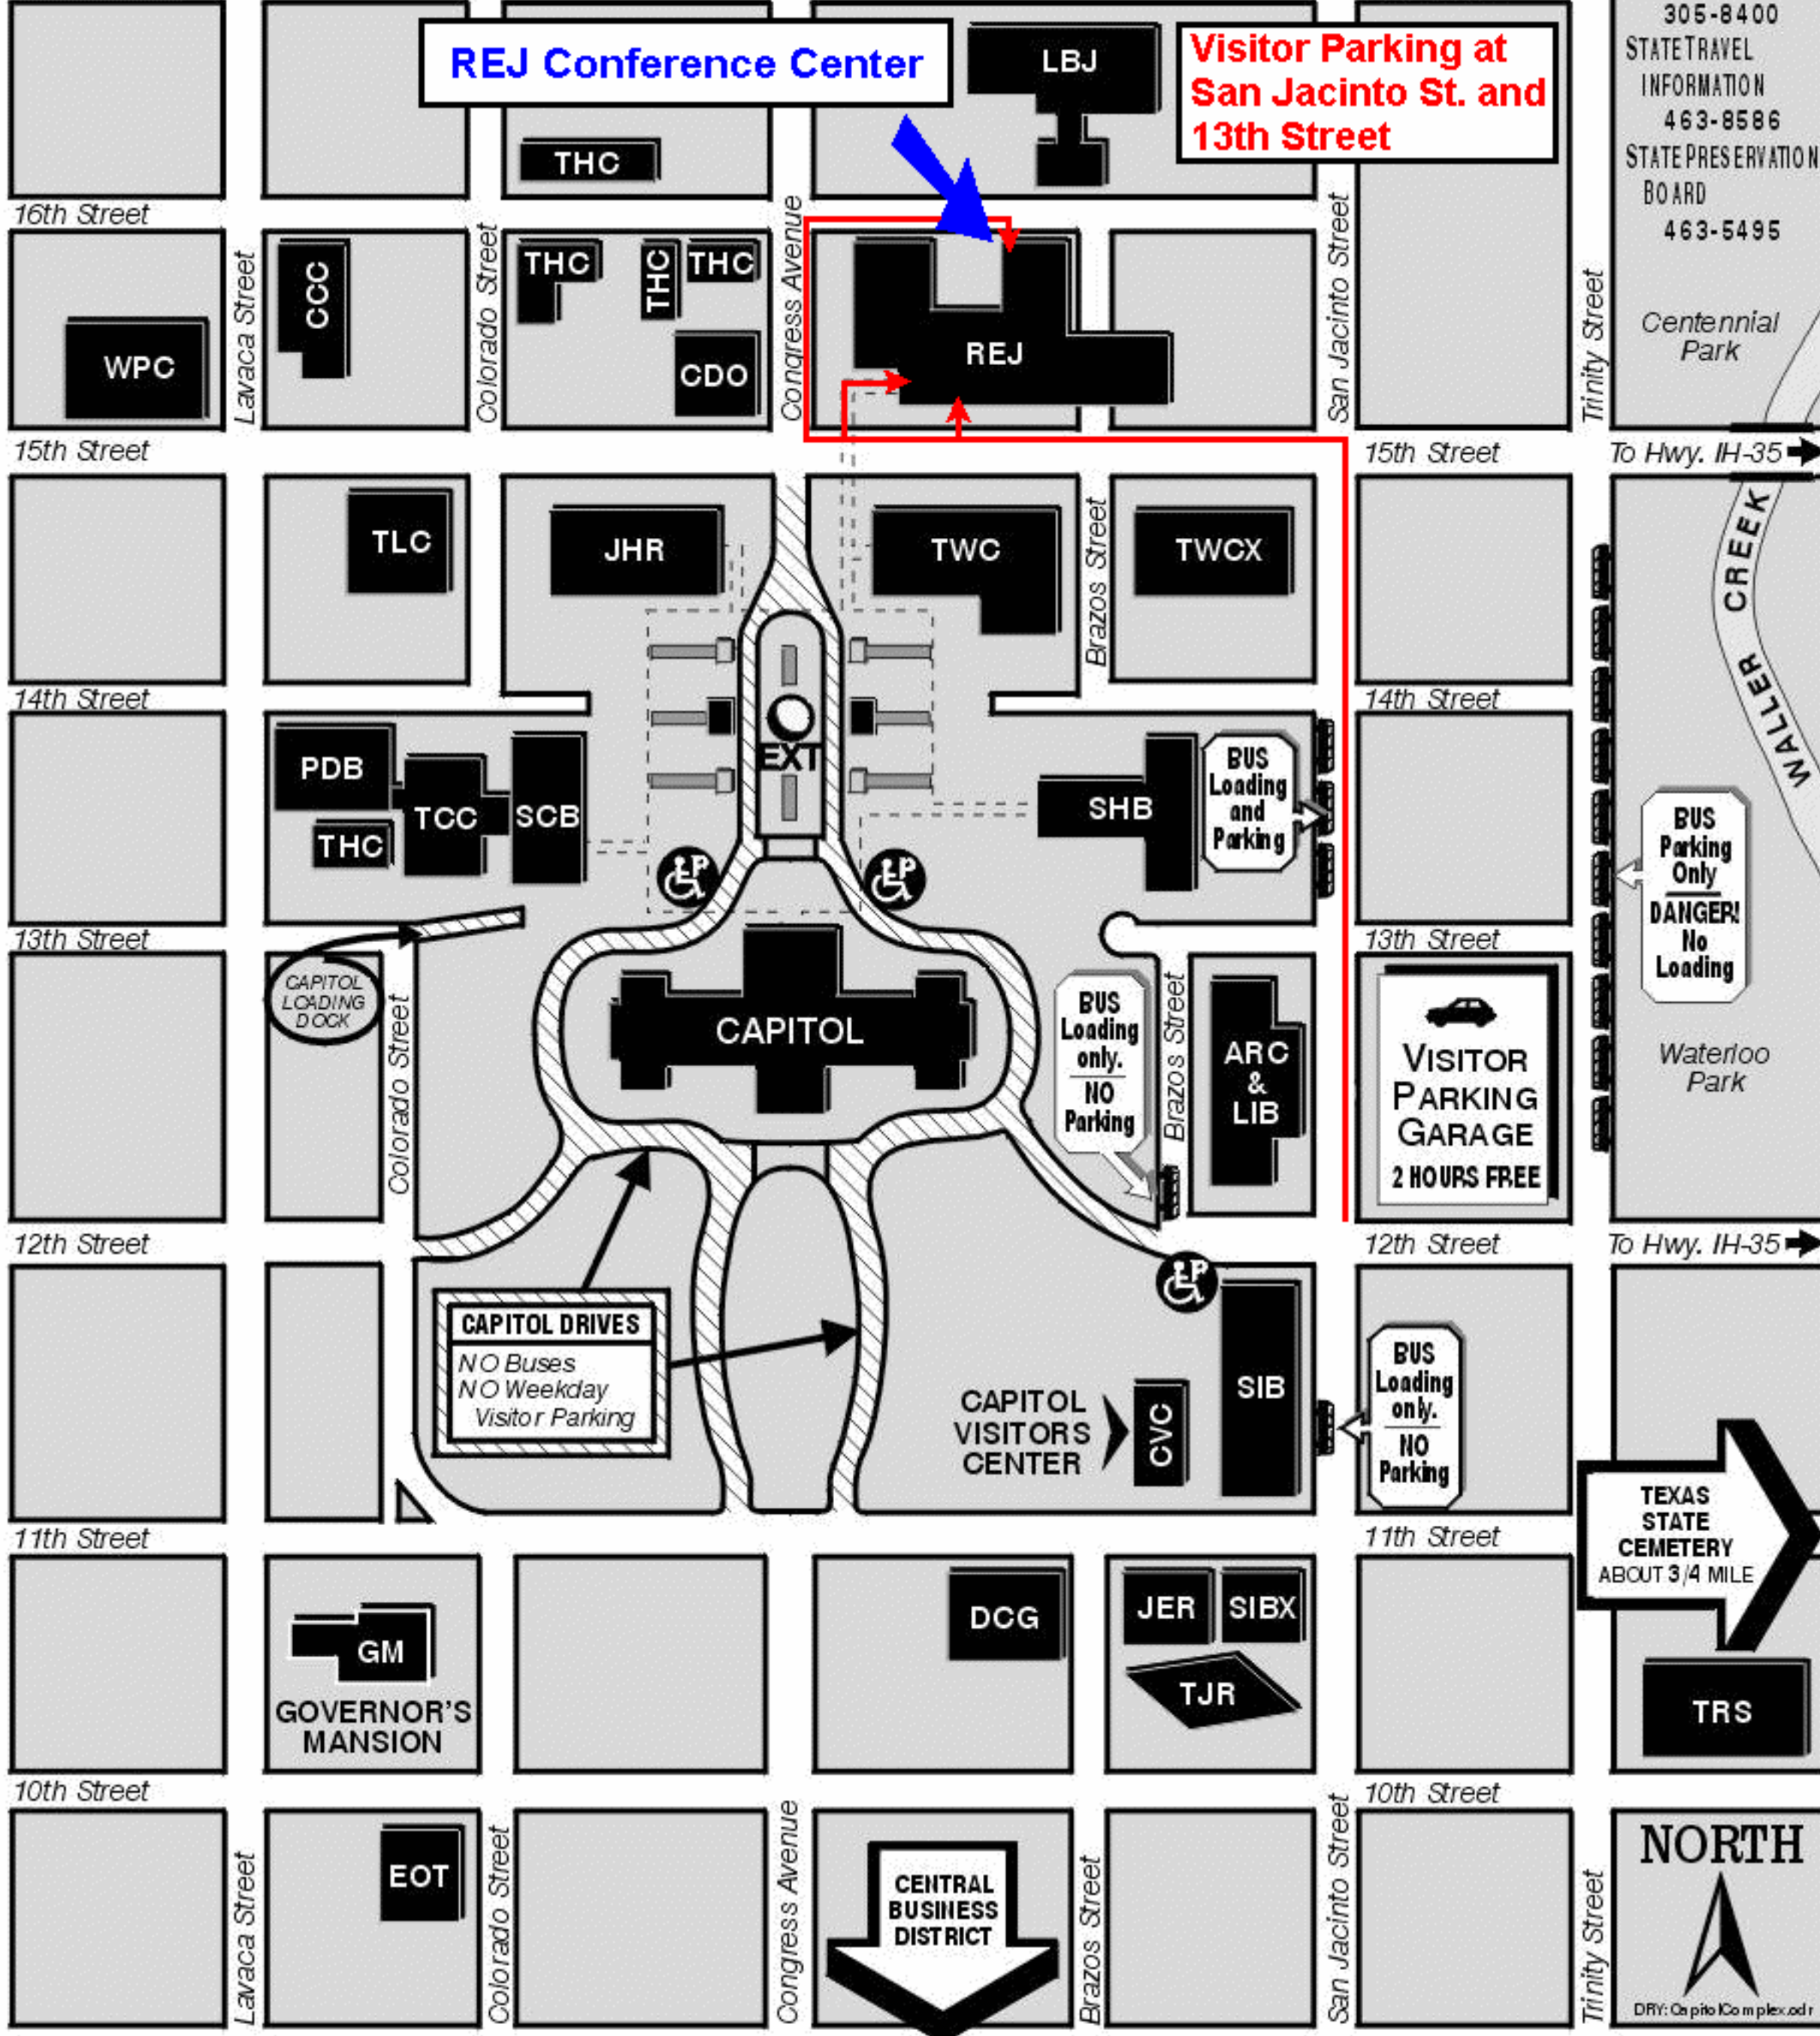

Texas State History Museum
UNDER CONSTRUCTION

UNIVERSITY OF TEXAS

ERS

Martin Luther King Blvd.

CAPITOL POLICE
EMERGENCY ONLY:
463-3333
NON-EMERGENCY:
463-3556
CAPITOL INFORMATION
& TOUR GUIDES
463-0063
CAPITOL VISITORS
CENTER
305-8400
STATE TRAVEL
INFORMATION
463-9586
STATE PRESERVATION
BOARD
463-5495
Centennial Park

SFA

WBT

CSB

REJ Conference Center

Visitor Parking at San Jacinto St. and 13th Street

INFORMATION & TOURS

The **CAPITOL INFORMATION AND GUIDE SERVICE** is located in the Capitol, First Floor, South Wing. **FREE GUIDED TOURS** are conducted regularly.

STATE TRAVEL INFORMATION is available in the Capitol Visitors Center courtesy of the Texas Department of Transportation.

KEY TO BUILDINGS

- | | |
|---|--|
| ARC&LIB State Archives and Library | SHB Sam Houston Building |
| CCC Capitol Complex Child Care Center | SIB State Insurance Building |
| CDO Capitol District Office - Dept. Of Public Safety | SIBX State Insurance Building Annex |
| EXT Capitol Extension Building (Underground) | SFA Stephen F. Austin Building |
| CSB Central Services Building | SCB Supreme Court Building |
| CVC Capitol Visitors Center--Information 463-0063 | TRS Teacher Retirement System Building |
| DCG Dewitt C. Greer Building | THC Texas Historical Commission buildings |
| ERS Employee Retirement System Building | TLC Texas Law Center |
| EOT Ernest O. Thompson Building | TSHM Texas State History Museum |
| GM Governor's Mansion | TWC Texas Workforce Commission Building |
| JER James Earl Rudder Building | TWCX Texas Workforce Commission Annex |
| JHR John H. Reagan Building | TJR Thomas Jefferson Rusk Building |
| LBJ Lyndon B. Johnson Building | TCC Tom C. Clark Building |
| PDB Price Daniel, Sr. Building | WBT William B. Travis Building |
| REJ Robert E. Johnson Building | WPC William P. Clements, Jr. Building |